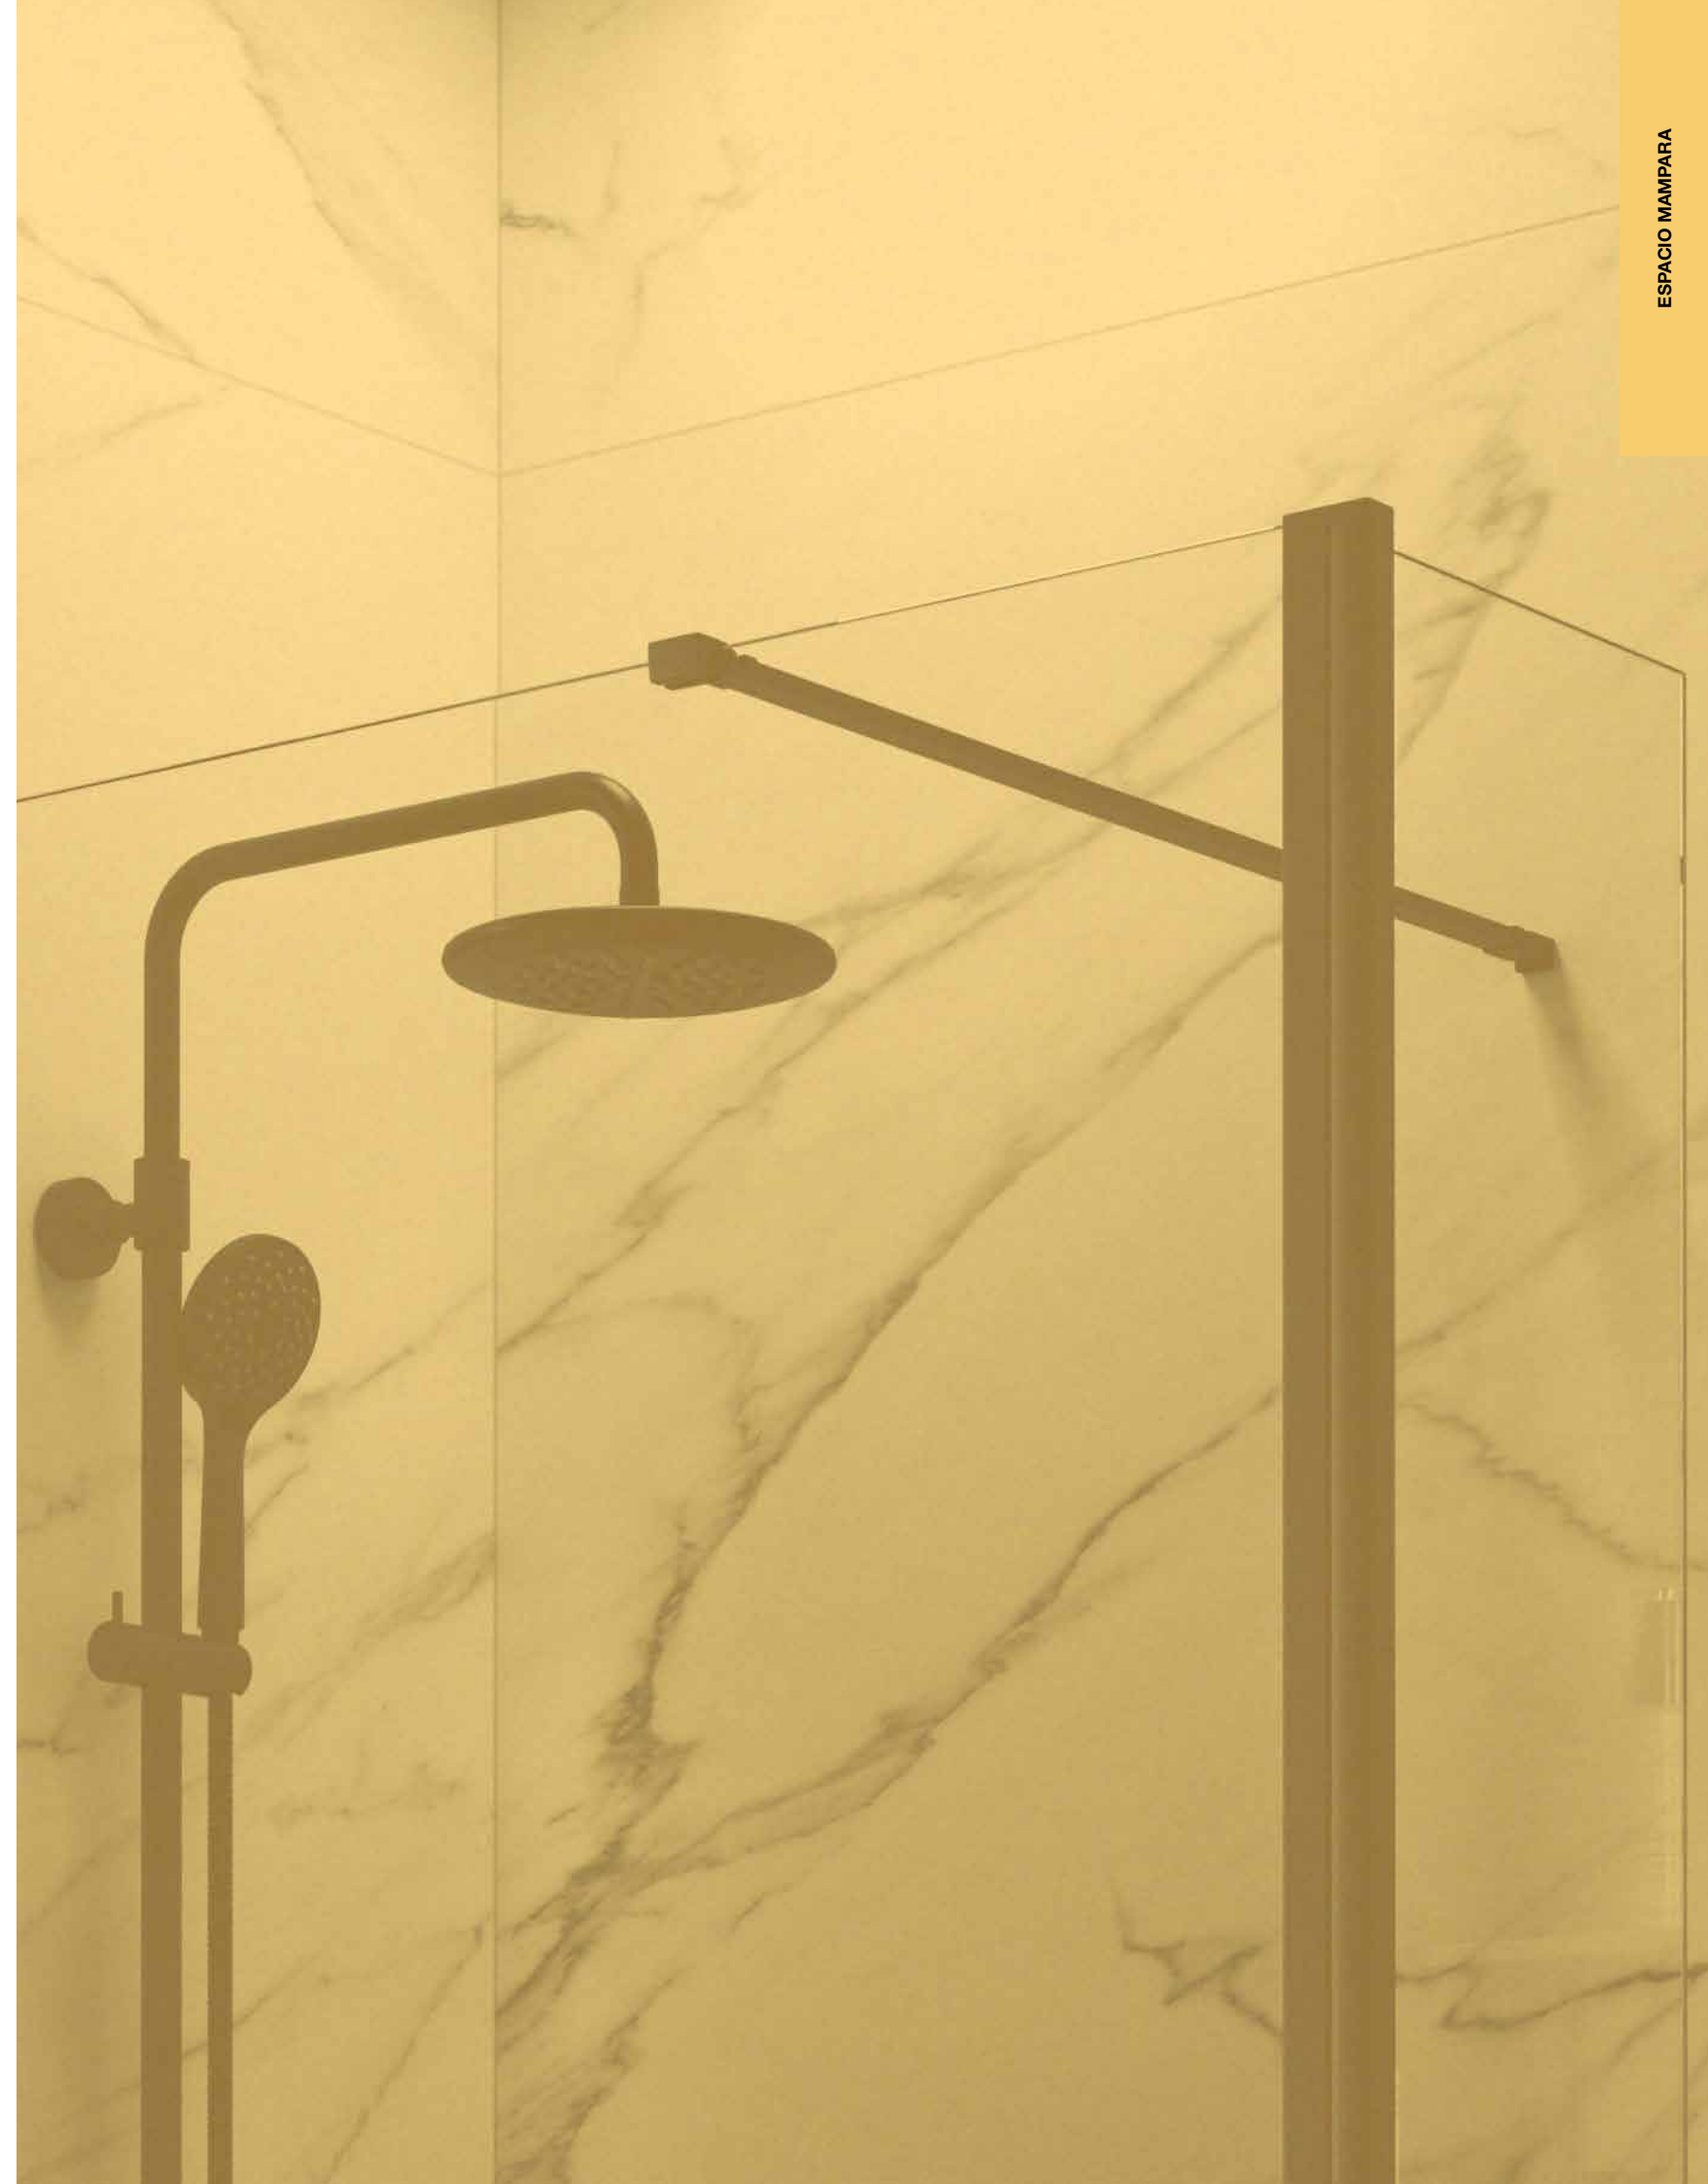

Salsar

MANY PLACES, MANY BATHROOMS