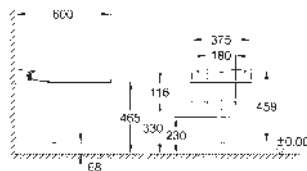

GROHE Skin Clean:

2 cabezales ajustables (1 cánula para el spray posterior y una separada para la ducha femenina).

Spray oscilante (suave movimiento de vaivén automático para ampliar la zona de limpieza)

Spray Masaje para un relajante efecto de masaje.

Intensidad del chorro ajustable

Limpieza automática de los cabezales de

las cánulas antes y después de cada uso.

Calentador instantáneo de agua integrado,

suministra agua caliente ilimitada al instante

Temperatura ajustable

Funciones adicionales:

Secador de aire caliente, temperatura ajustable

Absorción de olores

Función PlasmaCluster - tecnología de iones

Asiento y tapa Duroplast WC con función automática de apertura y cierre

Sensor infrarrojo que identifica la presencia del usuario

Panel de control en el lateral del WC

Luz nocturna en el interior del WC

Conexiones de suministro de agua y electricidad ocultas

Control remoto

Disponible Smart phone app para iOS y Android

Incluye:

Control remoto con soporte a pared

Filtro de carbón activo para la absorción de olores

conexión de suministro de agua para la cisterna empotrada

Protector de cánulas

cable con sistema de conexión para el aparato

Presión 0,05 - 1 MPa (0,5 - 10 bar)

Voltaje nominal 220-240 V AC

Frecuencia principal 50-60 Hz

Tipo de protección IPX4

Cumple con

EN 1717

Marca CE