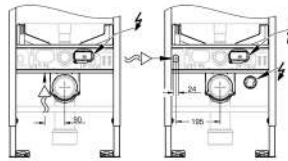

GROHE SENSIA ARENA

Referencia

Color

Precio (€)

39 596 000 +++*

259,00

Rapid SLX

Módulo WC, altura 1.13 m

con toma de corriente integrada.

Ideal para WC Rimless

Cisterna empotrada GD 2, 6 - 9 l

A punto para futuros cambios a inodoros con ducha bidé

Incluye patrón de montaje para pulsadores pequeños 130 x 172 mm

Montaje en tabique con montantes

y/o delante de pared resistente.

Marco de acero con revestimiento anticorrosión

Para montaje en seco, completamente premontado

con conexiones rígidas

Ajuste rápido

Elementos de fijación

Homologado por TÜV

2 pernos con tuercas para colgar la taza

Accesorio de fijación para barras de apoyo

Distancia entre pernos 180 y 230 mm.

codo de desagüe de PP Ø 90 mm

profundidad ajustable

Reductor PP Ø 90/110 mm

Set de conexión desagüe

Cisterna GD2, 3 - 6 l, contiene las siguientes características:

Ajuste de fábrica a 6l. y 3l.

Válvula de descarga **neumática** AV1 que ofrece

dos opciones: **Dual Flush** o **Descarga única**.

Entrada suministro de agua por la derecha, por detrás o superior

Silencioso, grupo acústico I

Aislada contra condensaciones

Conexión de suministro 1/2"

Llave de escuadra integrada

Tubo de descarga

sin necesidad de herramientas para la instalación

de la alimentación

montaje vertical

Incluye Flow Manager

La velocidad de descarga del agua puede modificarse

fácilmente para evitar salpicaduras

Compatible con todos los modelos de inodoro Rimless

El caudal se regula sin necesidad de quitar la válvula

Para la instalación en la pared, solicite los anclajes 38 558 00M

(se venden por separado)

para la instalación de pulsadores 156 x 197 mm necesario accesorio 66 791 000 (en venta por separado)