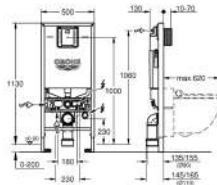

GROHE SENSIA ARENA

Referencia

Color

Precio (€)

39 596 000 +++*

259,00

Rapid SLX

Módulo WC, altura 1.13 m

con toma de corriente integrada.

Ideal para WC Rimless

Cisterna empotrada GD 2, 6 - 9 l

A punto para futuros cambios a inodoros con ducha bidé

Incluye patrón de montaje para pulsadores pequeños 130 x 172 mm

Montaje en tabique con montantes

y/o delante de pared resistente.

Marco de acero con revestimiento anticorrosión

Para montaje en seco, completamente premontado

con conexiones rígidas

Ajuste rápido

Elementos de fijación

Homologado por TÜV

2 pernos con tuercas para colgar la taza

Accesorio de fijación para barras de apoyo

Distancia entre pernos 180 y 230 mm.

codo de desagüe de PP Ø 90 mm

profundidad ajustable

Reductor PP Ø 90/110 mm

Set de conexión desagüe

Cisterna GD2, 3 - 6 l, contiene las siguientes características:

Ajuste de fábrica a 6l. y 3l.

Válvula de descarga **neumática** AV1 que ofrece

dos opciones: **Dual Flush** o **Descarga única**.

Entrada suministro de agua por la derecha, por detrás o superior

Silencioso, grupo acústico I

Aislada contra condensaciones

Conexión de suministro 1/2"

Llave de escuadra integrada

Tubo de descarga

sin necesidad de herramientas para la instalación

de la alimentación

montaje vertical

Incluye Flow Manager

La velocidad de descarga del agua puede modificarse

fácilmente para evitar salpicaduras

Compatible con todos los modelos de inodoro Rimless

El caudal se regula sin necesidad de quitar la válvula

Para la instalación en la pared, solicite los anclajes 38 558 00M

(se venden por separado)

para la instalación de pulsadores 156 x 197 mm necesario accesorio 66 791 000 (en venta por separado)