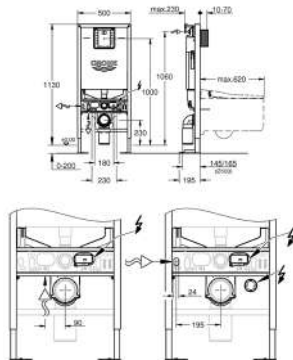

GROHE SENSIA ARENA

Referencia

Color

Precio (€)

39 599 000

349,00

Rapid SLX
Módulo WC, altura 1,13 m
con toma de corriente integrada.

Ideal para WC Rimless
Cisterna empotrada GD 2, 6 - 9 l

Montaje delante de tabiques ligeros o autoportante

Con toma de corriente integrada para inodoros con ducha
A punto para futuros cambios a inodoros con ducha bidé

Incluye patrón de montaje para pulsadores pequeños 130 x 172 mm

Marco de acero con revestimiento anticorrosión
Para montaje en seco, completamente premontado
con conexiones rígidas

Ajuste rápido

Elementos de fijación

2 pernos con tuercas para colgar la taza
Accesorio de fijación para barras de apoyo

Distancia entre pernos 180 y 230 mm.

codo de desagüe de PVC Ø 100 mm

Manguito de desagüe DN 80

Set de conexión desagüe

Cisterna GD2, 3 - 6 l, contiene las siguientes características:

Ajuste de fábrica a 6l. y 3l.

Válvula de descarga **neumática AV1** que ofrece
dos opciones: **Dual Flush** o **Descarga única**.

Entrada suministro de agua por la derecha, por detrás o superior

Silencioso, grupo acústico I

Aislada contra condensaciones

sin necesidad de herramientas para la instalación

de la alimentación

montaje vertical

Incluye anclajes 38 558 00M para instalación en la pared

Incluye Flow Manager

La velocidad de descarga del agua puede modificarse
fácilmente para evitar salpicaduras

Compatible con todos los modelos de inodoro Rimless

El caudal se regula sin necesidad de quitar la válvula