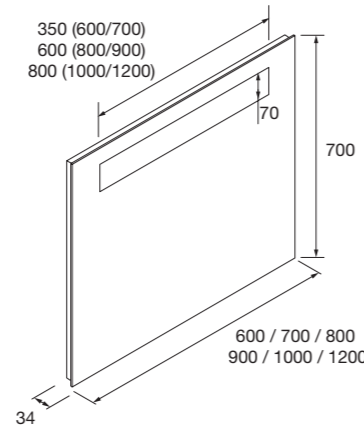

ESPEJO ALCOR

		€
Espejo ALCOR Luz Led Antivaho 600x700	97309	190
Espejo ALCOR Luz Led Antivaho 700x700	97311	200
Espejo ALCOR Luz Led Antivaho 800x700	97313	211
Espejo ALCOR Luz Led Antivaho 900x700	97314	228
Espejo ALCOR Luz Led Antivaho 1000x700	97315	249
Espejo ALCOR Luz Led Antivaho 1200x700	97316	289